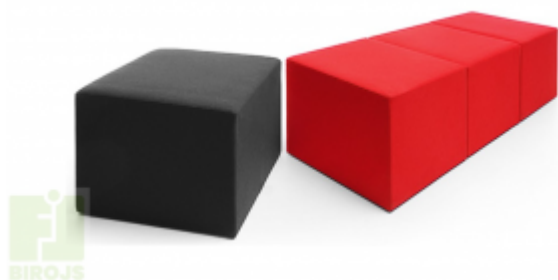

## BIROJA GALDS

### Tilpums:

400x400xH440 mm (EUR: 67.16)

### Preces apraksts

Size: 73,80,80

Table surface: Laminate 25 mm with 2 mm ABS Table: Laminate 18 mm with 2 mm ABS Furniture:  
BLUM Assembly is necessary

---

:

---

SIA FL Birojs

Reģ. nr. 40003875292,