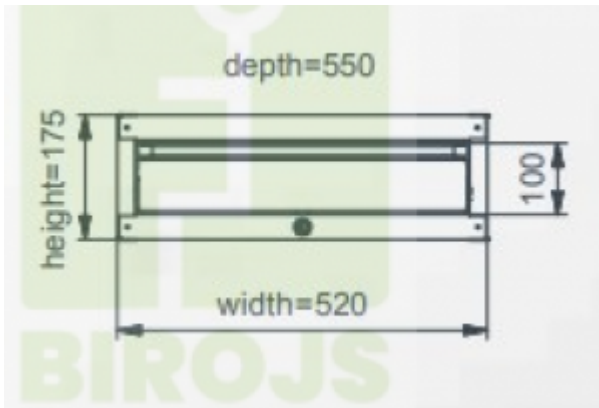

### Tilpums:

520x550xH175 mm (EUR: 157.91)

### Preces apraksts

Size: 85-90,62,176.5

Techno Light is our latest high quality line of workbenches aimed at amateur as well as professional applications. The line embodies invaluable ideas, suggestions and experience of a vast array of users, thanks to whom it was possible to successfully combine highest functionality, up-to-date design, modern constructional solutions and competitive price. We believe the choice of Techno Light Line will satisfy your expectations. Permissible maximum workbench load capacity = 600 kg (with evenly distributed load). Types of worktops finishing: 3 cm thick plywood, worktop guards 20x33mm angle section 1,5 mm thick black steel, powder-coated, 1,5 mm galvanized steel, made of 0,8 mm thick powder-coated steel with a back guard preventing objects from falling. Assembly is necessary.