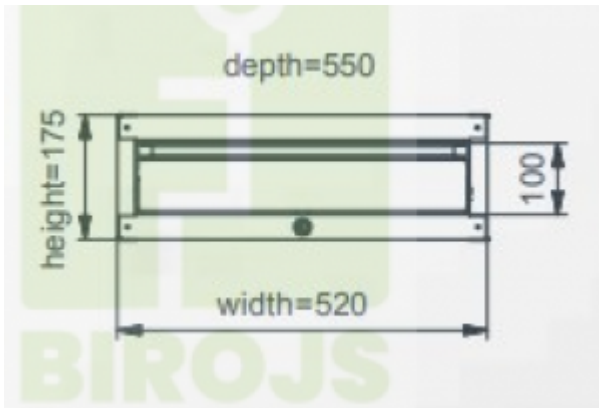

METĀLA DARBA GALDS SWT 17/11

(Code: XSWT 0300040301)

Tilpums:

520x550xH175 mm (EUR: 157.91)

Preces apraksts

Size: 85-90,62,176.5

Techno Light is our latest high quality line of workbenches aimed at amateur as well as professional applications. The line embodies invaluable ideas, suggestions and experience of a vast array of users, thanks to whom it was possible to successfully combine highest functionality, up-to-date design, modern constructional solutions and competitive price. We believe the choice of Techno Light Line will satisfy your expectations. Permissible maximum workbench load capacity = 600 kg (with evenly distributed load). Types of worktops finishing: 3 cm thick plywood, worktop guards 20x33mm angle section 1,5 mm thick black steel, powder-coated, 1,5 mm galvanized steel, made of 0,8 mm thick powder-coated steel with a back guard preventing objects from falling. Assembly is necessary.