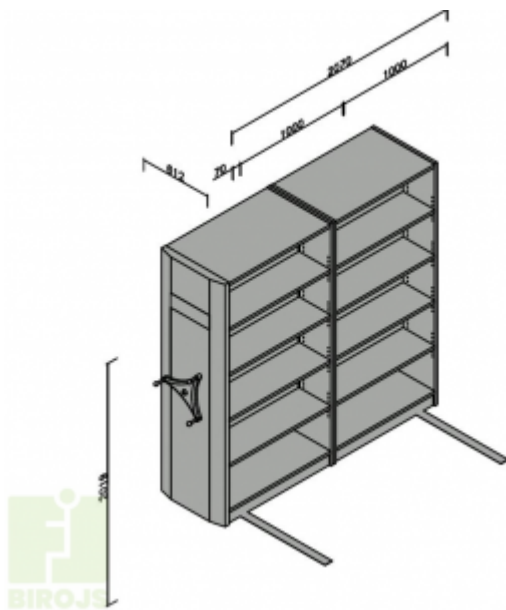

LITREG CRANK DRIVER MOVABLE SHELVING SYSTEM

Tilpums:

2070x612x2019 mm (EUR: 1,392.11)

Noliktavā: -9 gab.

Preces apraksts

LITREG CRANK DRIVEN MOVABLE SHELVING RACKS

WE UNDERSTAND THE NEEDS

We understand your need for furnishing offices, archives and libraries. We offer movable shelving racks. It is an ideal solution for documents archiving and storing, as it gives unlimited possibilities and allows to use archival area at maximum.