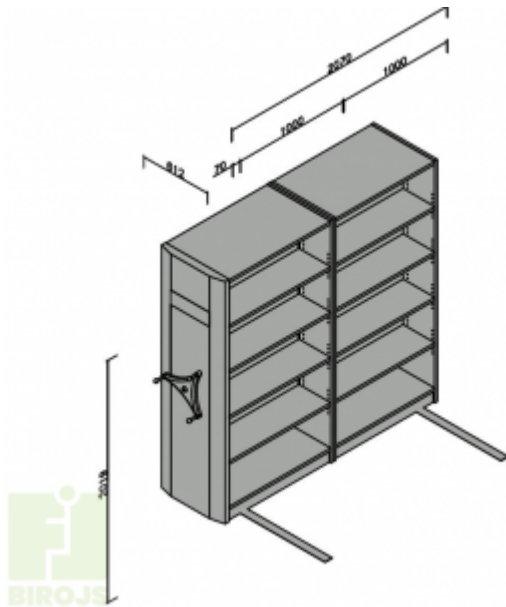

LITREG CRANK DRIVER MOVABLE SHELVING SYSTEM

Tilpums:

2070x612x2019 mm (EUR: 1,392.11)

Noliktavā: -9 gab.

Preces apraksts

LITREG CRANK DRIVEN MOVABLE SHELVING RACKS

WE UNDERSTAND THE NEEDS

We understand your need for furnishing offices, archives and libraries. We offer movable shelving racks. It is an ideal solution for documents archiving and storing, as it gives unlimited possibilities and allows to use archival area at maximum.