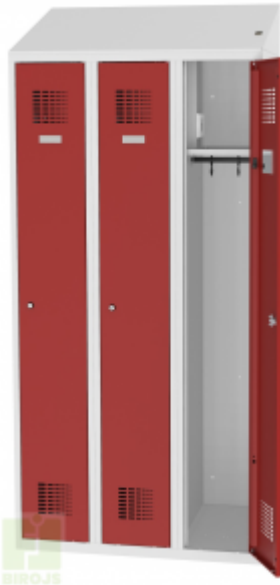

METĀLA GARDEROBES SKAPIS SUM 320 W

Tilpums:

900x500x2000 mm -MSUM 330v (EUR: 783.17)

800x500x2000 mm - MSUM 430v (EUR: 877.92)

Preces apraksts

Size: 180,50,60

Metal social furniture guarantees functionality and an aesthetic value of social spaces in factories, schools, sports halls, fitness clubs, swimming pools etc. Proper arrangement of those rooms, taking into consideration a wide range of requirements and needs, guarantees a sense of well-being and increases the standards of workplace. The main advantage of SUM W, SUS W, SUL W lockers produced on the new line is advanced construction based on closed profiles, which are implemented in sides of doors, in the middle of the body and in the bottom of a locker. Lockers are certified, approved and they meet EU safety standards. Doors perforation have registered as an industrial design. Wardrobe lockers allow furnishing social rooms in a functional and aesthetic way. Wide assortment guarantees fulfilling even the most varied user needs. Ventilation in cabinets is done through a system of perforation which allows free circulation of air. Welded construction based on closed profiles affects the rigidity of the wardrobes. SUM W WARDROBE LOCKERS ARE MADE IN TWO WIDTHS: - 300 mm, - 400 mm (with internal partition to separate clean from dirty clothes). STANDARD EQUIPMENT: - bar with hooks, - hook for towel, - mirror, - self adhesive nameplate, - shelf above the bar, - internal partition (in 400 mm wide modules). ADVANTAGES OF THE WARDROBES: - the standard wide range of equipment, - 16 colours at no extra cost, - various types of locks to choose, - socles, bases, legs, slanted tops etc., - increased usable space, - seals of approval, certificates, declarations. Assembly not necessary. Delivery costs are not included, but this can be agreed separately.