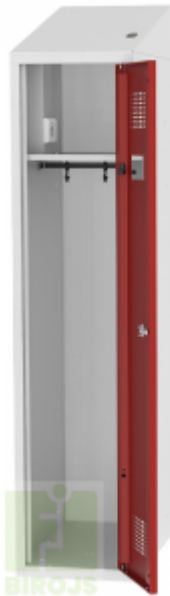

METĀLA GARDEROBES SKAPIS SUM 320 W

Tilpums:

300x500x2000 mm -MSUM 310v (EUR: 432.88)

400x500x2000 mm - MSUM 410v (EUR: 451.21)

Preces apraksts

Size: 180,50,60

Metal social furniture guarantees functionality and an aesthetic value of social spaces in factories, schools, sports halls, fitness clubs, swimming pools etc. Proper arrangement of those rooms, taking into consideration a wide range of requirements and needs, guarantees a sense of well-being and increases the standards of workplace. The main advantage of SUM W, SUS W, SUL W lockers produced on the new line is advanced construction based on closed profiles, which are implemented in sides of doors, in the middle of the body and in the bottom of a locker. Lockers are certified, approved and they meet EU safety standards. Doors perforation have registered as an industrial design. Wardrobe lockers allow furnishing social rooms in a functional and aesthetic way. Wide assortment guarantees fulfilling even the most varied user needs. Ventilation in cabinets is done through a system of perforation which allows free circulation of air. Welded construction based on closed profiles affects the rigidity of the wardrobes. SUM W WARDROBE LOCKERS ARE MADE IN TWO WIDTHS: - 300 mm, - 400 mm (with internal partition to separate clean from dirty clothes). STANDARD EQUIPMENT: - bar with hooks, - hook for towel, - mirror, - self adhesive nameplate, - shelf above the bar, - internal partition (in 400 mm wide modules). ADVANTAGES OF THE WARDROBES: - the standard wide range of equipment, - 16 colours at no extra cost, - various types of locks to choose, - socles, bases, legs, slanted tops etc., - increased usable space, - seals of approval, certificates, declarations. Assembly not necessary. Delivery costs are not included, but this can be agreed separately.