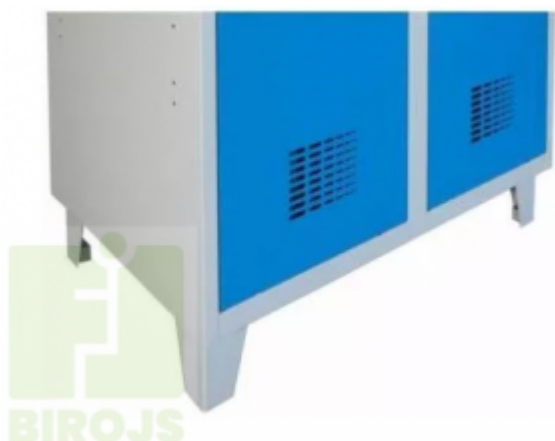

METĀLA PAMATNE UZ KĀJIŅĀM WCN 321 W

Tilpums:

- 275x450x140 mm - WCn 311 W (EUR: 41.93)
- 575x450x140 mm - WCn 321 W (EUR: 48.46)
- 875x450x140 mm - WCn 331 W (EUR: 57.17)
- 1175x450x140 mm WCn 341 W (EUR: 61.89)
- 375x450x140 mm - WCn 411 W (EUR: 45.19)
- 775X450X140 mm - WCn 421 W (EUR: 53.72)
- 1175X450X140 mm - WCn 431W (EUR: 61.89)

Preces apraksts

Size: 14,45,58.5

Cabinets can be placed on benches with legs, and then fixed with screws. Assembly is necessary. Delivery costs are not included, but this can be agreed separately.

RAL palete: