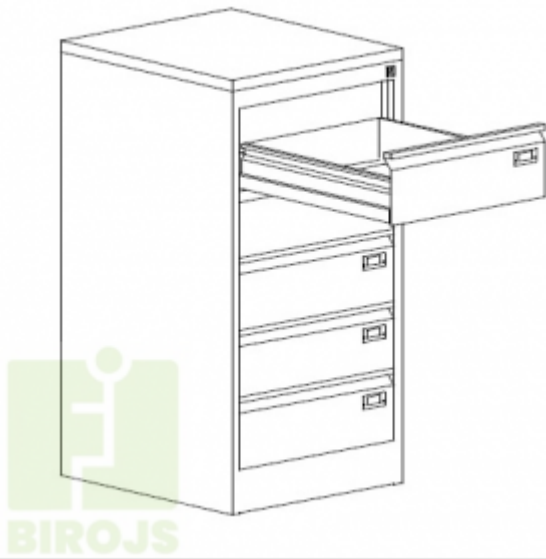

METĀLA SKAPIS CD DISKIEM SCD 35

Tilpums:

505x565x956 mm (EUR: 535.43)

Preces apraksts

Size: 95.6,56.5,50.5

CD's can be kept in three rows – 22 pieces in each row. CD's supporters inside the drawer are movable. Each drawer can be labelled thanks to the self-adhesive cardholders placed on the front of the drawer. Drawer's full extension enables easy access to all CD's. Drawers are equipped with a central locking mechanism. Drawers are installed on double extension telescopic ball bearing slides, protected against falling out. Top plate as standard. Assembly not necessary. Delivery costs are not included, but this can be agreed separately.