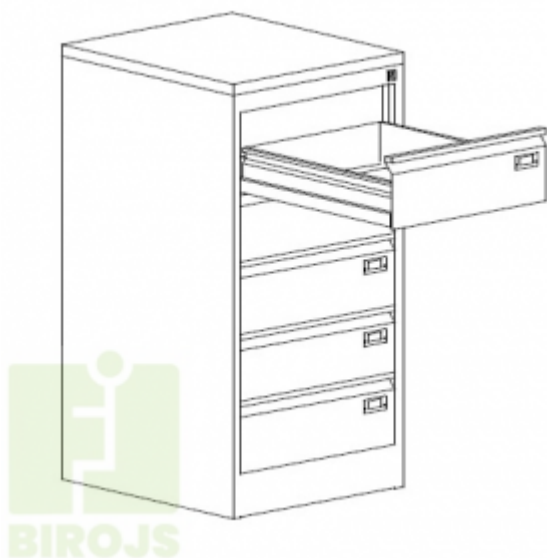

METĀLA SKAPIS CD DISKIEM SCD 35

Tilpums:

505x565x956 mm (EUR: 535.43)

Preces apraksts

Size: 95.6,56.5,50.5

CD's can be kept in three rows – 22 pieces in each row. CD's supporters inside the drawer are movable. Each drawer can be labelled thanks to the self-adhesive cardholders placed on the front of the drawer. Drawer's full extension enables easy access to all CD's. Drawers are equipped with a central locking mechanism. Drawers are installed on double extension telescopic ball bearing slides, protected against falling out. Top plate as standard. Assembly not necessary. Delivery costs are not included, but this can be agreed separately.