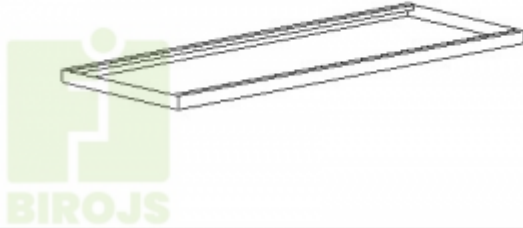

METĀLA PLAUKTS SKAPIM SBM 102

Tilpums:

- 594 x 385 x 28 mm - SBM 101 M (EUR: 19.24)
- 794 x 385 x 28 mm - SBM 102 M (EUR: 21.24)
- 994 x 385 x 28 mm - SBM 103 M (EUR: 23.23)
- 1194 x 385 x 28 mm - SBM 107 M (EUR: 25.41)
- 847 x 385 x 23 mm - SBM 105 M (EUR: 17.97)
- 1047 x 385 x 23 mm - SBM 109 M (EUR: 23.23)
- 647 x 385 x 23 mm - SBM 701 M (EUR: 17.06)

Preces apraksts

Size: 28,38.5,79.4

Metal shelves made of steel sheets that are protected against rust and coated with powder Powder paint RAL palette Metal shelf load max. capacity 60 kg. Metal shelf for the SBM 102 cabinet
Assembly not necessary Delivery costs are not included, but this can be agreed separately