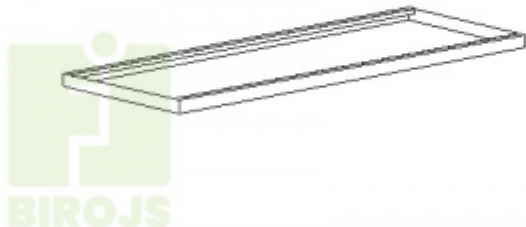

## METĀLA PLAUKTS SKAPIM SBM 102

### Tilpums:

- 594 x 385 x 28 mm - SBM 101 M (EUR: 19.24)
- 794 x 385 x 28 mm - SBM 102 M (EUR: 21.24)
- 994 x 385 x 28 mm - SBM 103 M (EUR: 23.23)
- 1194 x 385 x 28 mm - SBM 107 M (EUR: 25.41)
- 847 x 385 x 23 mm - SBM 105 M (EUR: 17.97)
- 1047 x 385 x 23 mm - SBM 109 M (EUR: 23.23)
- 647 x 385 x 23 mm - SBM 701 M (EUR: 17.06)

### Preces apraksts

Size: 28,38.5,79.4

Metal shelves made of steel sheets that are protected against rust and coated with powder Powder paint RAL palette Metal shelf load max. capacity 60 kg. Metal shelf for the SBM 102 cabinet  
Assembly not necessary Delivery costs are not included, but this can be agreed separately