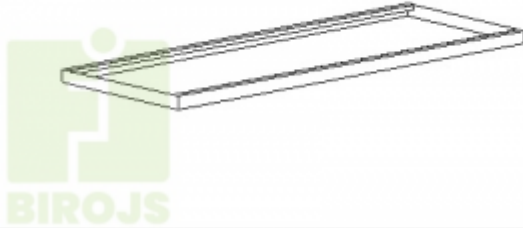

## METĀLA PLAUKTS SKAPIM SBM 101

### Tilpums:

- 594 x 385 x 28 mm - SBM 101 M (EUR: 15.61)
- 794 x 385 x 28 mm - SBM 102 M (EUR: 17.61)
- 994 x 385 x 28 mm - SBM 103 M (EUR: 19.60)
- 1194 x 385 x 28 mm - SBM 107 M (EUR: 21.78)
- 647 x 385 x 23 mm - SBM 701 M (EUR: 17.61)
- 847 x 355 x 28 mm - SBM 105 M/208 M/210 M (EUR: 12.71)
- 847 x 385 x 23 mm - SBM 105 M/208 M/210 M (EUR: 19.60)
- 1047 x 385 x 23 mm - SBM 109 M (EUR: 21.78)

### Preces apraksts

Size: 2.8,38.5,59.4

Metal shelves made of steel sheets that are protected against rust and coated with powder Powder paint RAL palette Metal shelf load max. capacity 60 kg. Metal shelf for the SBM 101 cabinet Assembly not necessary Delivery costs are not included, but this can be agreed separately