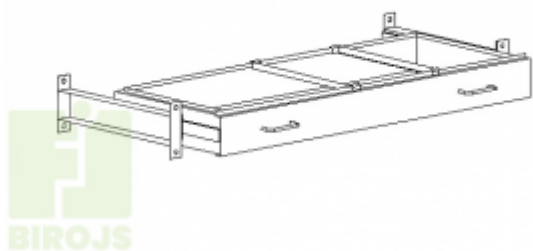

METĀLA IZVELKAMS FAILU RĀMIS SKAPIM SBM 101

Tilpums:

- 424 x 370 x 102 mm - SBM 101 M (EUR: 80.95)
- 624 x 370 x 102 mm - SBM 102 M (EUR: 83.85)
- 824 x 370 x 102 mm - SBM 103 M (EUR: 88.39)
- 1024 x 370 x 102 mm - SBM 107 M (EUR: 91.84)
- 771 x 370 x 102 mm - SBM 105 M (EUR: 47.19)
- 971 x 370 x 102 mm - SBM 109 M (EUR: 49.19)

Preces apraksts

Size: 95,35.8,42.4

Metal pull-out drawer for files made of steel sheets that are protected against rust and coated with powder Powder paint RAL palette Metal pull-out drawer loading max. capacity 40 kg. Assembly not necessary Delivery costs are not included, but this can be agreed separately