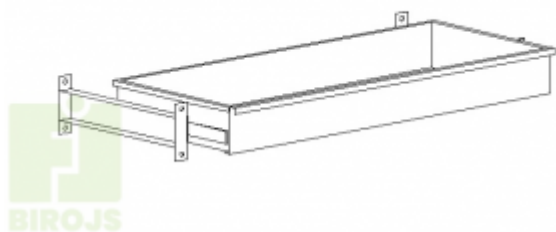

METĀLA IZVELKAMA ATVILKTNE SKAPIM SBM 101

Tilpums:

- 424 x 358 x 95 mm - SBM 101 M (EUR: 88.39)
- 624 x 358 x 95 mm - SBM 102 M (EUR: 90.39)
- 824 x 358 x 95 mm - SBM 103 M (EUR: 92.38)
- 1024 x 358 x 95 mm - SBM 107 M (EUR: 94.56)
- 751 x 360 x 95 mm - SBM 105 M (EUR: 41.93)
- 951 x 360 x 95 mm - SBM 109 M (EUR: 44.65)

Preces apraksts

Size: 102,37,42.4

Metal pull-out drawer made of steel sheets that are protected against rust and coated with powder
Powder paint RAL palette Metal pull-out drawer loading max. capacity 40 kg. Assembly not
necessary Delivery costs are not included, but this can be agreed separately