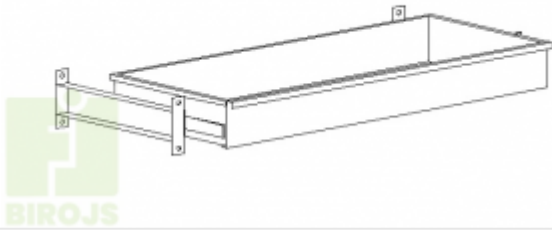

### Tilpums:

- 424 x 358 x 95 mm - SBM 101 M (EUR: 88.39)
- 624 x 358 x 95 mm - SBM 102 M (EUR: 90.39)
- 824 x 358 x 95 mm - SBM 103 M (EUR: 92.38)
- 1024 x 358 x 95 mm - SBM 107 M (EUR: 94.56)
- 751 x 360 x 95 mm - SBM 105 M (EUR: 41.93)
- 951 x 360 x 95 mm - SBM 109 M (EUR: 44.65)

### Preces apraksts

Size: 102,37,42.4

Metal pull-out drawer made of steel sheets that are protected against rust and coated with powder  
Powder paint RAL palette Metal pull-out drawer loading max. capacity 40 kg. Assembly not  
necessary Delivery costs are not included, but this can be agreed separately