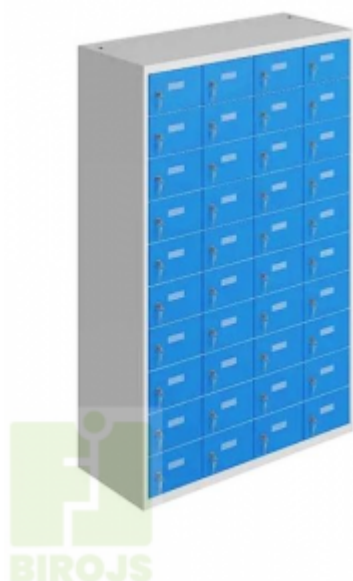

## METĀLA GARDEROBES SKAPIS SUS 313 W N

### Tilpums:

1150x500x1800 mm - MSUS3410 (EUR: 1,232.02)

1150x500x1800 mm - MSUS3410 (EUR: 846.52)

### Preces apraksts

Size: 194,50,30

Metal social furniture guarantees functionality and an aesthetic value of social spaces in factories, schools, sports halls, fitness clubs, swimming pools etc. Proper arrangement of those rooms, taking into consideration a wide range of requirements and needs, guarantees a sense of well-being and increases the standards of workplace. The main advantage of SUM W, SUS W, SUL W lockers produced on the new line is advanced construction based on closed profiles, which are implemented in sides of doors, in the middle of the body and in the bottom of a locker. Lockers are certified, approved and they meet EU safety standards. Lockers with compartments, thanks to their functionality, variety and aesthetic qualities can be used in a wide range of facilities, e.g. in cloakrooms, kindergartens, schools, boarding schools, swimming pools, fitness clubs, gyms, railway stations, workplaces - for storing briefcases, handbags, helmets etc. Welded construction based on closed profiles affects the rigidity of the wardrobes. Depending on customer needs, we offer different types of SUS W cabinets with compartments: - 300 mm and 400mm wide modules, - different number of compartments: from 2 to 20. Ventilation in cabinets is done through a system of perforation which allows free circulation of air. Assembly not necessary. Delivery costs are not included, but this can be agreed separately.