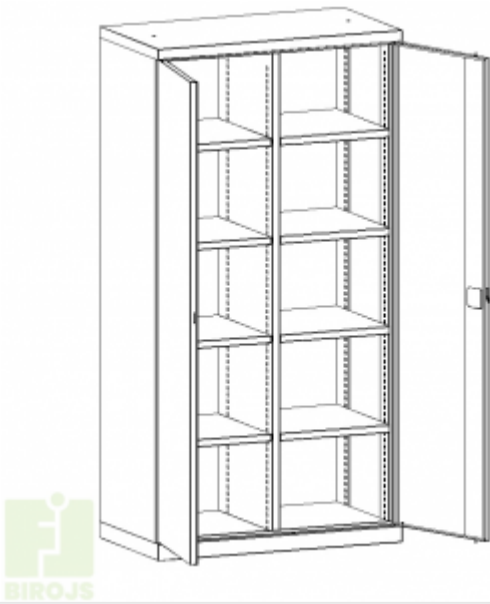

METĀLA DOKUMENTU SKAPIS SBM 203M

Tilpums:

1020x635x1900 mm - SBM206Lx spec./2 (EUR: 1,888.69)

Preces apraksts

Size: 199,43.5,100

Filing cabinets with wing doors are the most popular and frequently chosen among our offer of office furniture. In addition, their price competitiveness brings about their leading position on the top-list products. Office cabinets are of comprehensive use thanks to varied possibilities of their inside equipment: shelves adjustable every 25mm, extended shelves, full drawers, frame drawers. The standard cabinets equipped with adjustable shelves every 25 mm: -small cabinets - Sbm 101, 102, 103, 107 - 2 adjustable shelves every 25mm \pm 4 positions from the center position, - high cabinets - Sbm 201, 202, 203, 212 - 4 adjustable shelves every 25mm \pm 3 positions from the center position. Standard shelf load capacity - 60 kg. Optional shelf load capacity - 80 kg. STANDARD EQUIPMENT: - door handle with locking in 2 points (top and bottom of the door), - adjustable shelves, - maximum load capacity - 60 kg (optional 80 kg), - version of wardrobe-filing cabinet available, - version with compartment available, - top lockers available. The doors with hidden hinges. Door handle with security lock. Locking in 2 points (top and bottom). ADVANTAGES OF THE CABINETS: - extensive equipment as standard, - 16 colours RAL at no extra cost, - different dimensions and elements of equipment, - adjustable shelves, - various versions of cabinets, - various versions of the price. We offer a wide range of top cabinets. The width of small cabinets is adjusted to the width of standard cabinets. Available top cabinets: - a height of 465 mm - for 2 low rows of documents, - a height of 810 mm - for 2 rows of binders. Extensions cabinets have one adjustable shelf every 25 mm \pm 3 positions from the center position. Cabinets have the possibility of applying levelling feet attached to