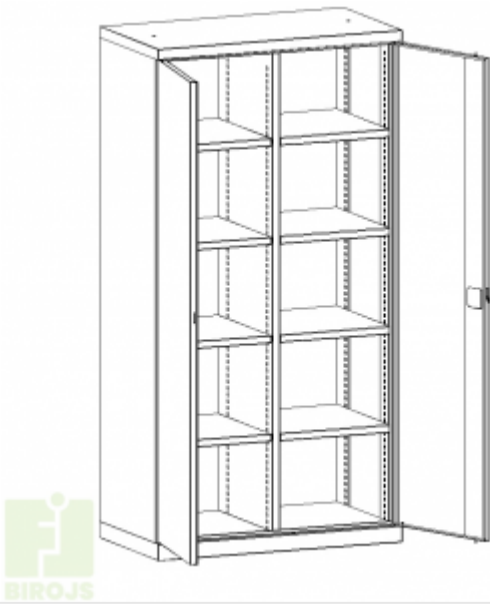

METĀLA DOKUMENTU SKAPIS SBM 203M

**Tilpums:**

1000x400x1900 mm - SBMLx spec. (EUR:

1,442.56)

(EUR: 1,087.91)

Preces apraksts

Size: 199,43.5,100

Filing cabinets with wing doors are the most popular and frequently chosen among our offer of office furniture. In addition, their price competitiveness brings about their leading position on the top-list products. Office cabinets are of comprehensive use thanks to varied possibilities of their inside equipment: shelves adjustable every 25mm, extended shelves, full drawers, frame drawers. The standard cabinets equipped with adjustable shelves every 25 mm: -small cabinets - Sbm 101, 102, 103, 107 - 2 adjustable shelves every 25mm \pm 4 positions from the center position, - high cabinets - Sbm 201, 202, 203, 212 - 4 adjustable shelves every 25mm \pm 3 positions from the center position. Standard shelf load capacity - 60 kg. Optional shelf load capacity - 80 kg. STANDARD EQUIPMENT: - door handle with locking in 2 points (top and bottom of the door), - adjustable shelves, - maximum load capacity - 60 kg (optional 80 kg), - version of wardrobe-filing cabinet available, - version with compartment available, - top lockers available. The doors with hidden hinges. Door handle with security lock. Locking in 2 points (top and bottom). ADVANTAGES OF THE CABINETS: - extensive equipment as standard, - 16 colours RAL at no extra cost, - different dimensions and elements of equipment, - adjustable shelves, - various versions of cabinets, - various versions of the price. We offer a wide range of top cabinets. The width of small cabinets is adjusted to the width of standard cabinets. Available top cabinets: - a height of 465 mm - for 2 low rows of documents, - a height of 810 mm - for 2 rows of binders. Extensions cabinets have one adjustable shelf every 25 mm \pm 3 positions from the center position. Cabinets have the possibility of applying levelling feet attached to