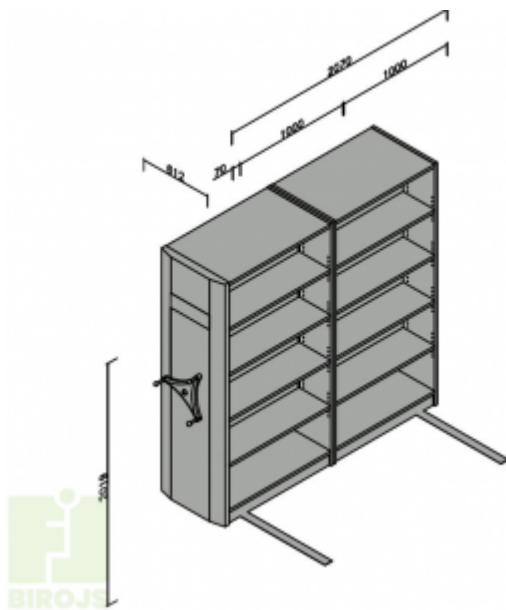

LITREG CRANK DRIVER MOVABLE SHELVING SYSTEM

Tilpums:

2070x612x2019 mm (EUR: 2,784.21)

Noliktavā: -9 gab.

Preces apraksts

LITREG CRANK DRIVEN MOVABLE SHELVING RACKS

WE UNDERSTAND THE NEEDS

We understand your need for furnishing offices, archives and libraries. We offer movable shelving racks. It is an ideal solution for documents archiving and storing, as it gives unlimited possibilities and allows to use archival area at maximum.